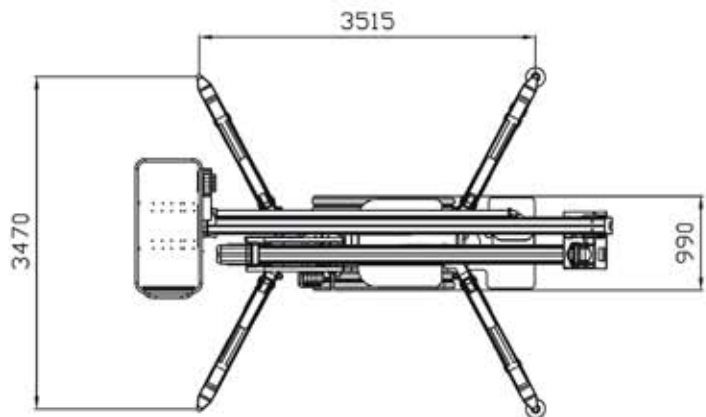

RAGNO TZX 190

Palazzani
INDUSTRIE

25050 PADERNO F.C. (BS) - Italy
Tel ++ 39 030 6857073 - Fax ++ 39 030 657079
platforms@palazzani.it - www.palazzani.it

COMPANY WITH QUALITY MANAGEMENT
SYSTEM CERTIFIED BY DNV
= ISO 9001:2008 =

R102B