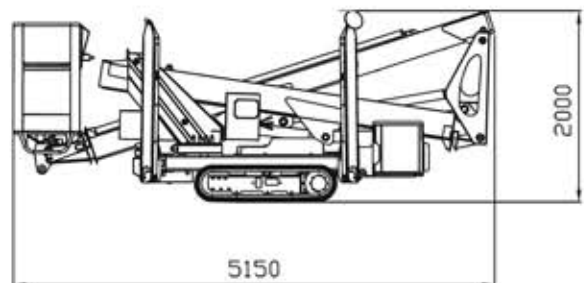

RAGNO TZX 190

Palazzani
INDUSTRIE

25050 PADERNO F.C. (BS) - Italy
Tel ++ 39 030 6857073 - Fax ++ 39 030 657079
platforms@palazzani.it - www.palazzani.it

COMPANY WITH QUALITY MANAGEMENT
SYSTEM CERTIFIED BY DNV
= ISO 9001:2008 =

R102B