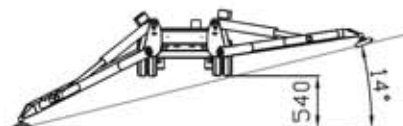

RAGNO TZX 190

Palazzani
INDUSTRIE

25050 PADERNO F.C. (BS) - Italy
Tel ++ 39 030 6857073 - Fax ++ 39 030 657079
platforms@palazzani.it - www.palazzani.it

COMPANY WITH QUALITY MANAGEMENT
SYSTEM CERTIFIED BY DNV
= ISO 9001:2008 =

R102B