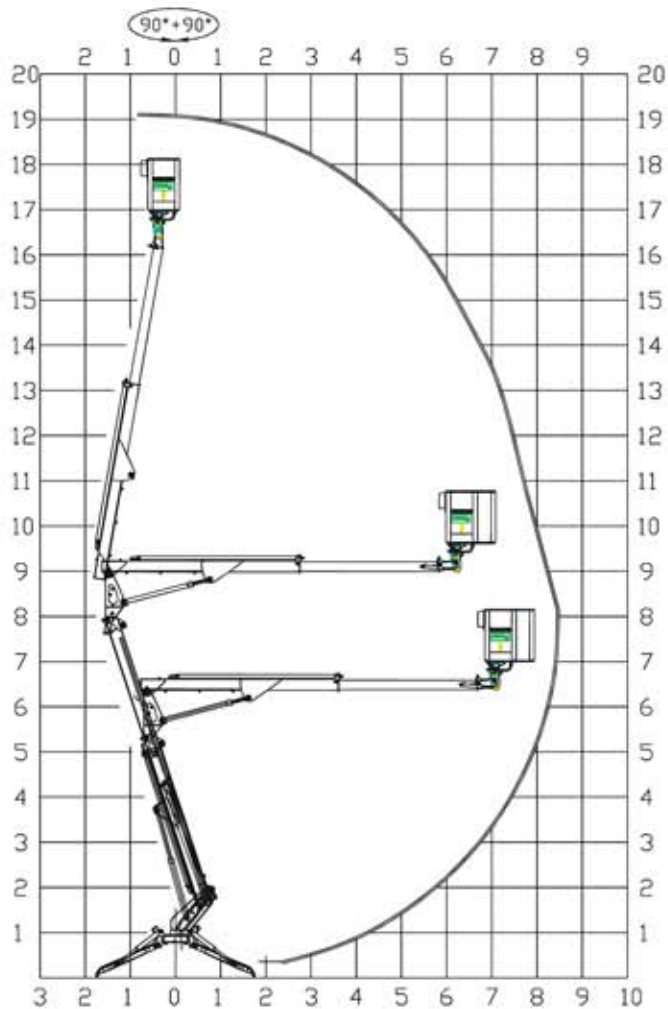

RAGNO TZX 190

Palazzani
INDUSTRIE

25050 PADERNO F.C. (BS) - Italy
Tel ++ 39 030 6857073 - Fax ++ 39 030 657079
platforms@palazzani.it - www.palazzani.it

COMPANY WITH QUALITY MANAGEMENT
SYSTEM CERTIFIED BY DNV
= ISO 9001:2008 =

R102B